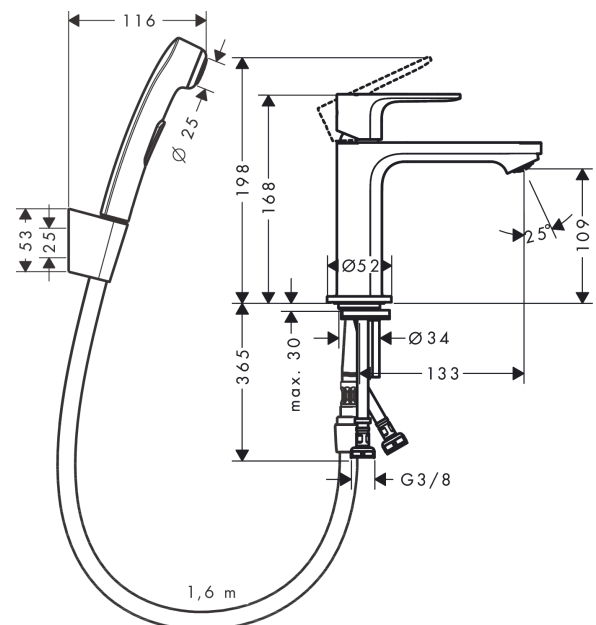

Rebris S

Single lever basin mixer 110 with bidette hand shower and shower hose 160 cm without waste set

Surfaces: **Matt Black** Article Number: **72215670**

Description

product features

- consists of: single lever basin mixer, bidette hand shower, shower holder, shower hose
- ComfortZone 110
- projection: 133 mm
- spout height: 109 mm
- spray type: Normal spray
- maximum flow rate at 3 bar: 4,7 l/min
- ceramic cartridge
- temperature limitation adjustable
- suitable for continuous flow water heaters
- connection type: G 3/8 connections
- connection dimension: DN15

Technology

Design awards

Product image

Scale drawing

Flowchart